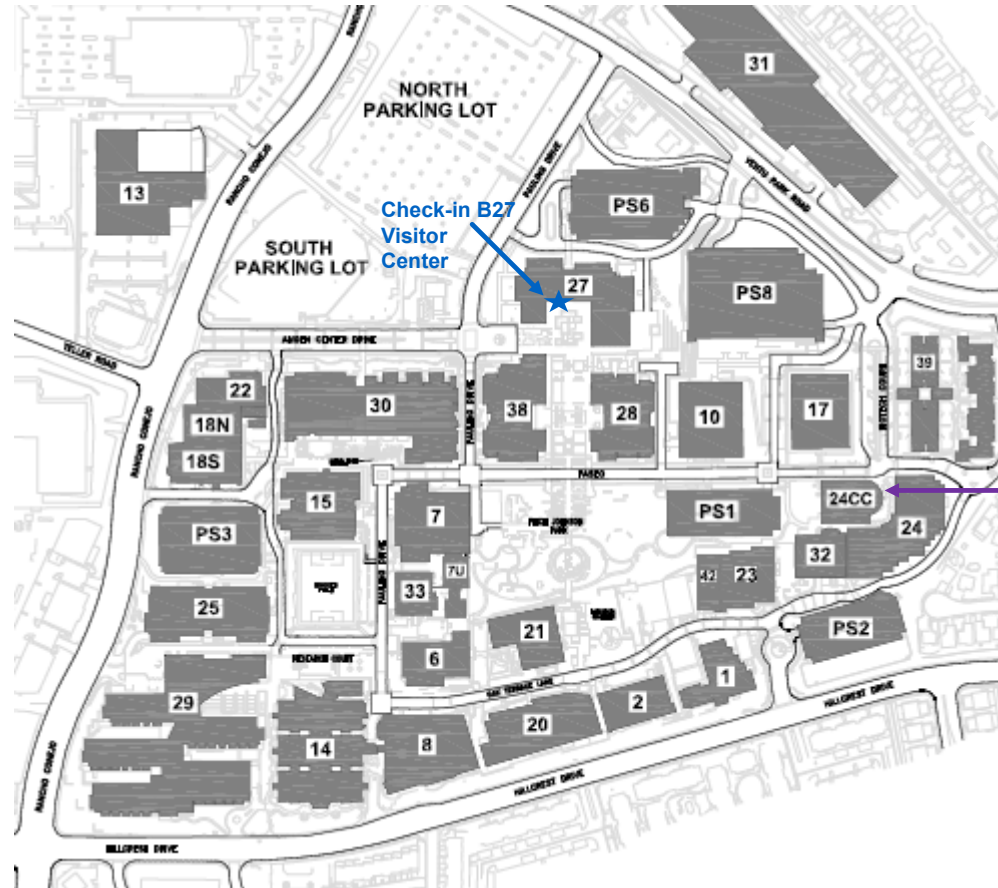

# ATO Campus Map

(Rancho Conejo Exit)

## Traveling North on 101

1. Take the exit for Rancho Conejo Blvd off the 101N freeway
2. Go right on Rancho Conejo Blvd and proceed roughly half a mile.
3. Go past Amgen Center Drive and on the right you will see a driveway.
4. Make a right into the driveway and you are now in the South Parking Lot. (follow directional signage to main lobby)

## Traveling South on 101

1. Take the exit for Rancho Conejo Blvd off the 101S freeway
2. Make a left on Rancho Conejo Blvd and proceed roughly half a mile
3. Go past Amgen Center Drive and on the right you will see a driveway.
4. Make a right into the driveway and you are now in the South Parking Lot. (follow directional signage to main lobby)

B24 Conference Center  
Networking and Speaker Event